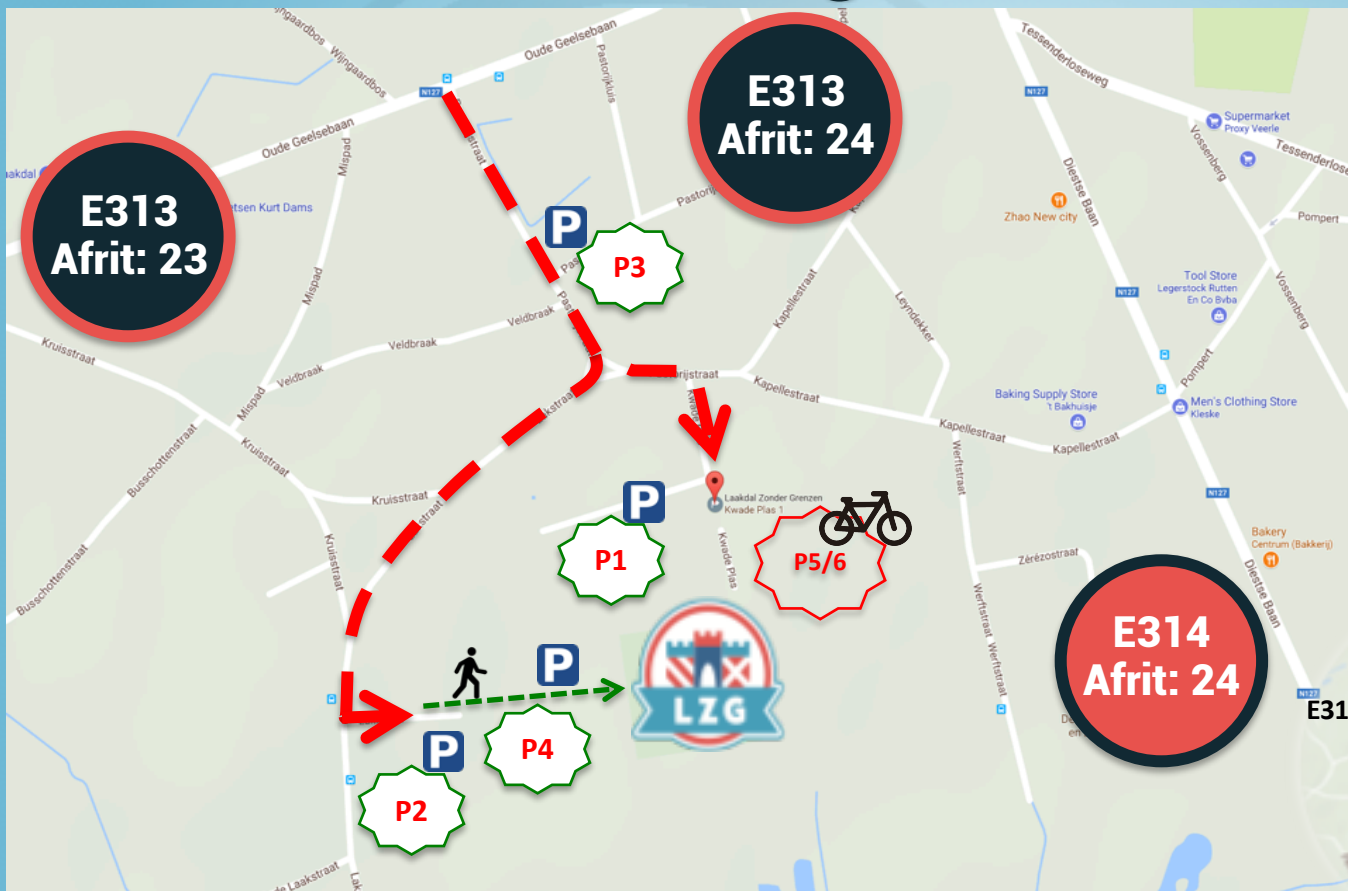

LZG-2019 Parking & Route

LAAKDAL ZONDER GRENZEN

CARPOOL

L

Z

G